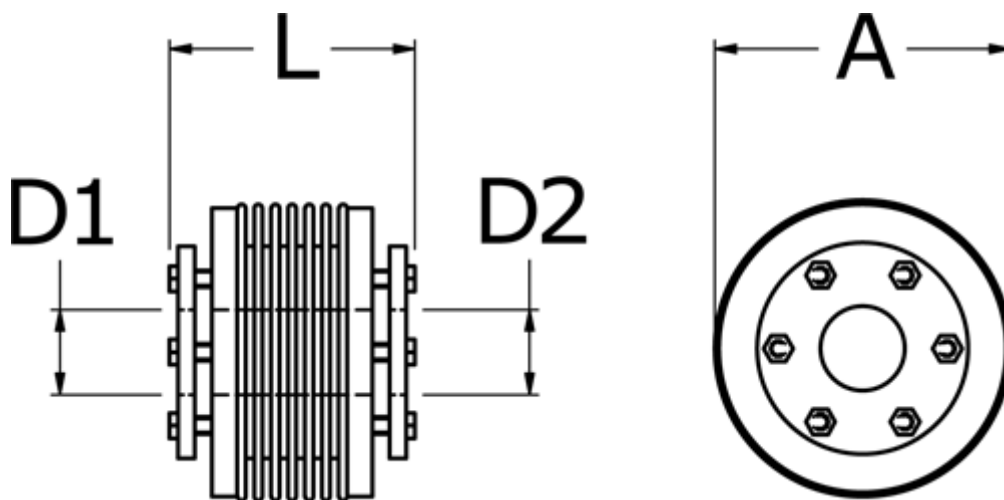

Data Sheet

Article number: 3330505001123535

Description: Bellow coupling type 5 size500
Length 112 mm, bore 35/35 mm

Measures

A	= 122
D1	= 35
D2	= 35
L	= 112
Nom. torque NM (Tkn)	= 500